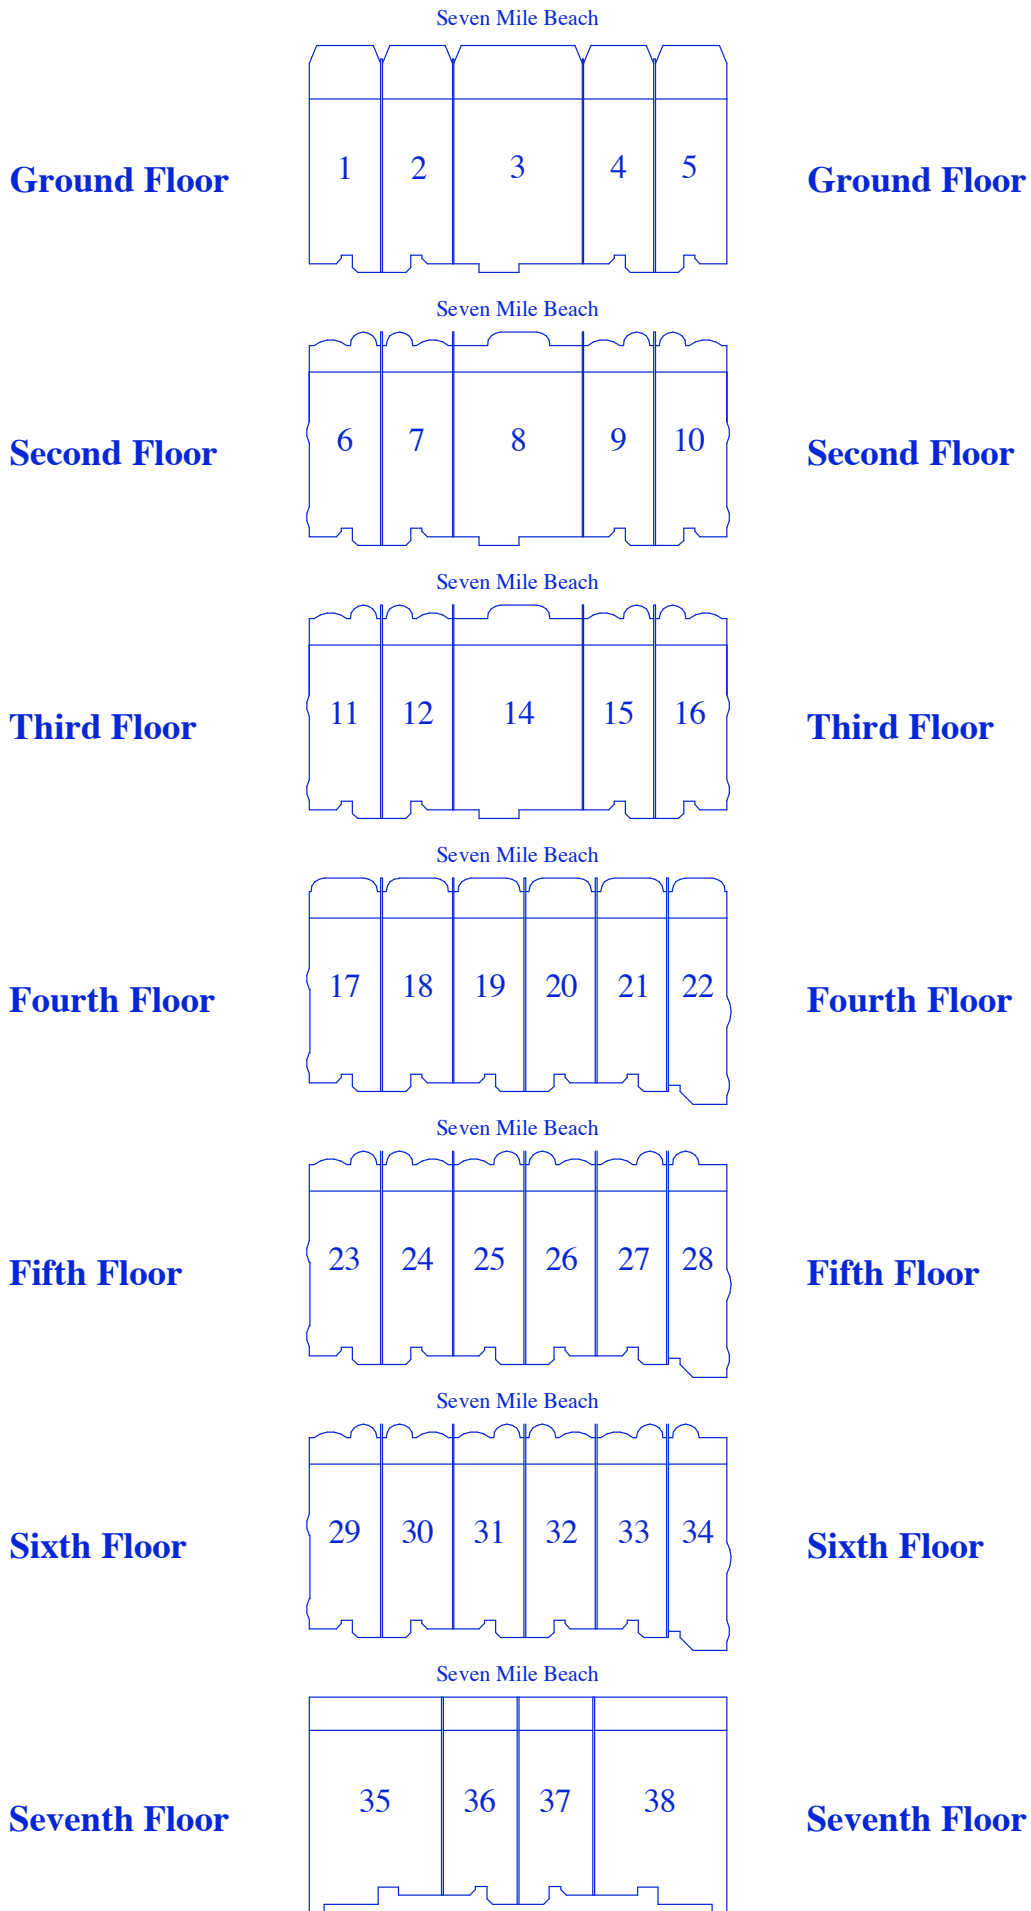

SCHEDULE 'A'

Location Plan

Block 10E Parcel 7 WBBN

The Renaissance